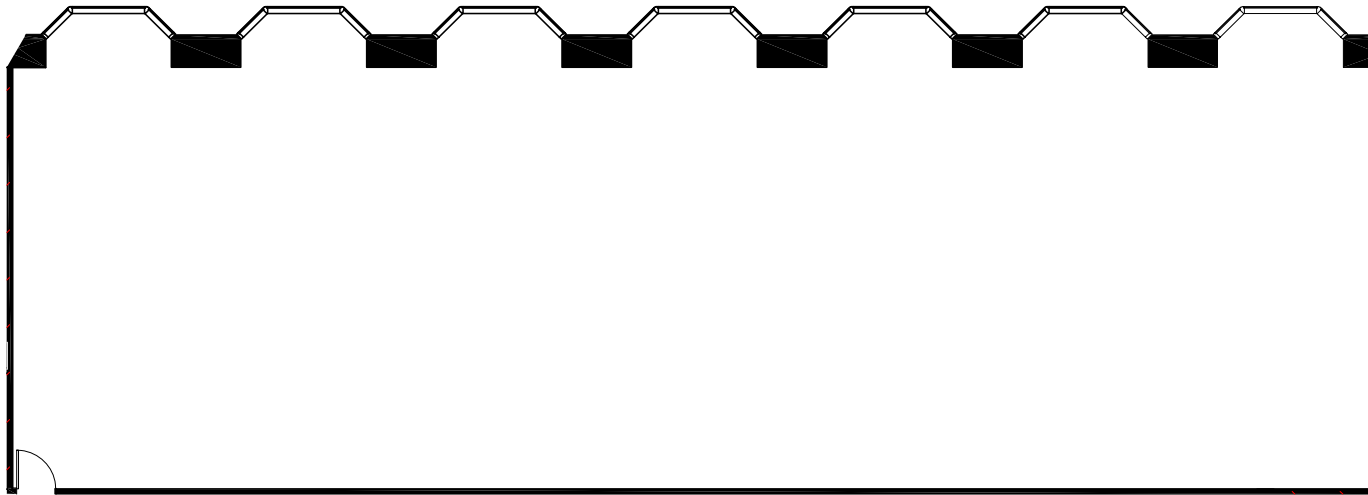

SUITE 1020: 4,660 SF

RAW SPACE

CBRE  
CIM

S FINANCIAL PLACE  
AT GATEWAY PLAZA

CONTACT US

SARA SPICKLEMIRE  
+1 312 861 7864  
SARA.SPICKLEMIRE@CBRE.COM

KERRY MIDDLETON  
+1 312 416 3073  
KERRY.MIDDLETON@CBRE.COM