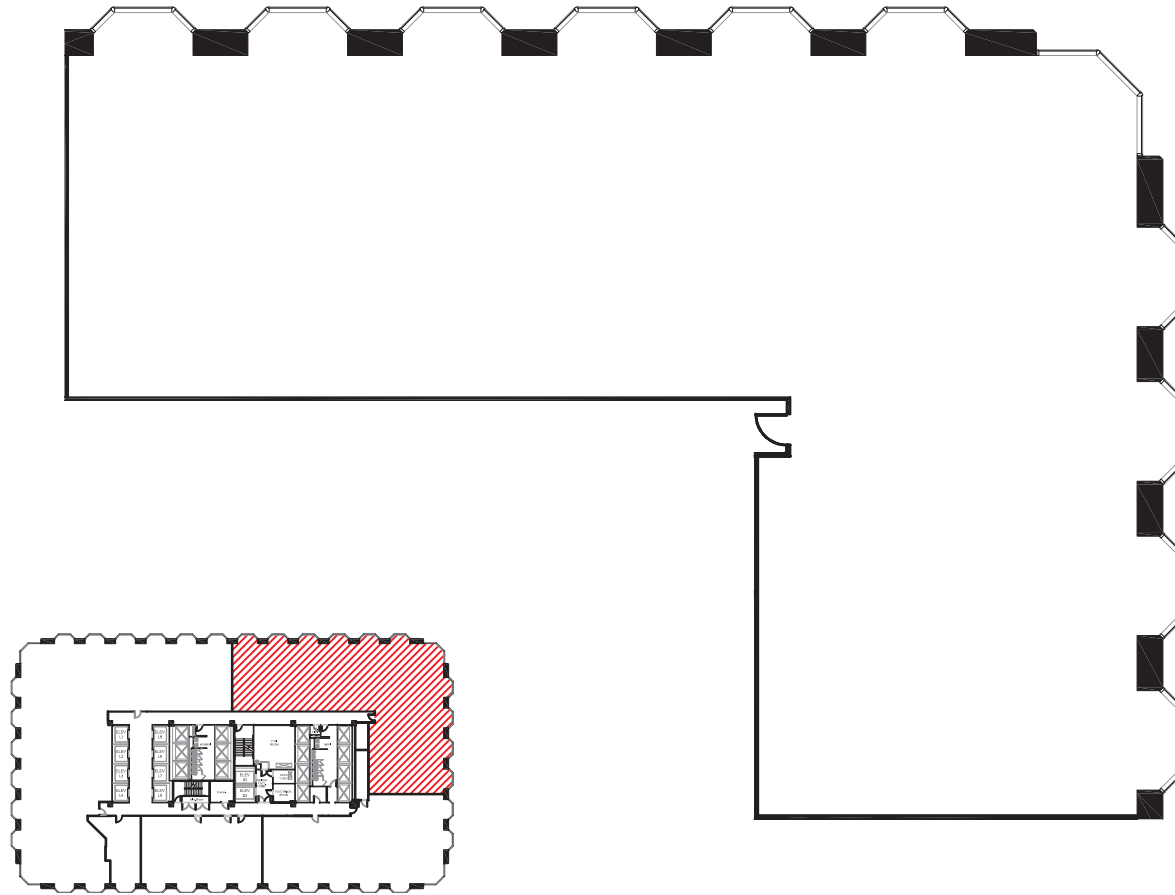

SUITE 1130: 6,820 SF

RAW SPACE

CBRE  
CIM

S FINANCIAL PLACE  
AT GATEWAY PLAZA

CONTACT US

SARA SPICKLEMIRE  
+1 312 861 7864  
SARA.SPICKLEMIRE@CBRE.COM

KERRY MIDDLETON  
+1 312 416 3073  
KERRY.MIDDLETON@CBRE.COM