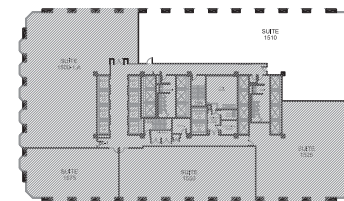

SUITE 1510: 7,564 SF

RAW SPACE

CBRE
CIM

S FINANCIAL PLACE
AT GATEWAY PLAZA

CONTACT US

SARA SPICKLEMIRE
+1 312 861 7864
SARA.SPICKLEMIRE@CBRE.COM

KERRY MIDDLETON
+1 312 416 3073
KERRY.MIDDLETON@CBRE.COM

ALIE BOLT
+1 312 540 4653
ALIE.BOLT@CBRE.COM