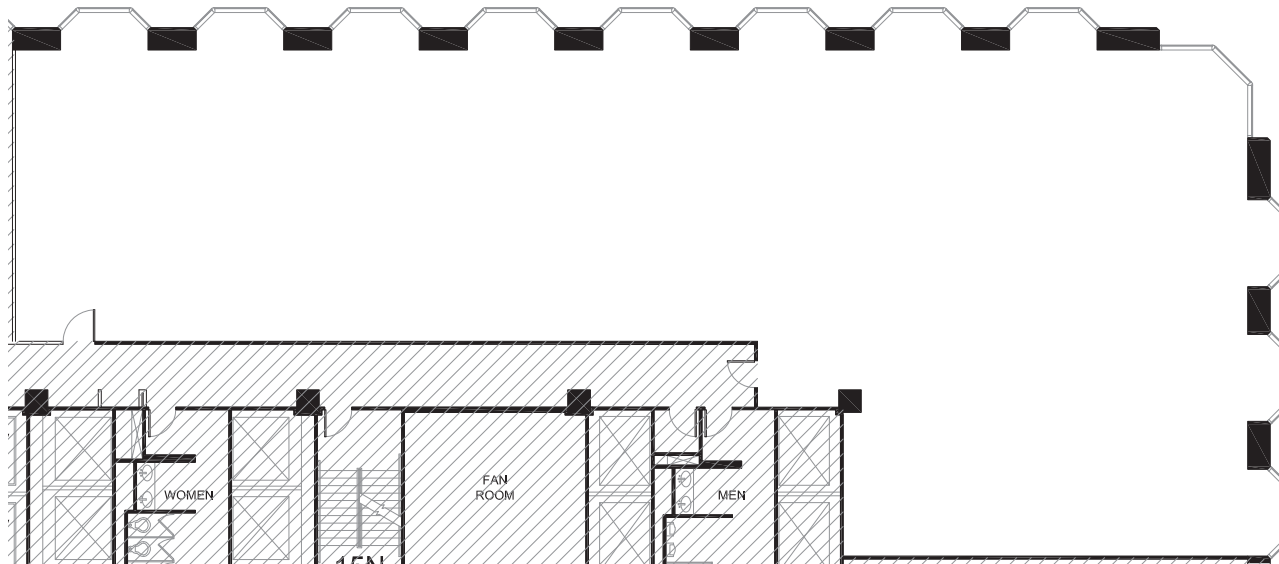

SUITE 1510: 7,564 SF

RAW SPACE

CBRE
CIM

S FINANCIAL PLACE
AT GATEWAY PLAZA

CONTACT US

SARA SPICKLEMIRE
+1 312 861 7864
SARA.SPICKLEMIRE@CBRE.COM

KERRY MIDDLETON
+1 312 416 3073
KERRY.MIDDLETON@CBRE.COM

ALIE BOLT
+1 312 540 4653
ALIE.BOLT@CBRE.COM