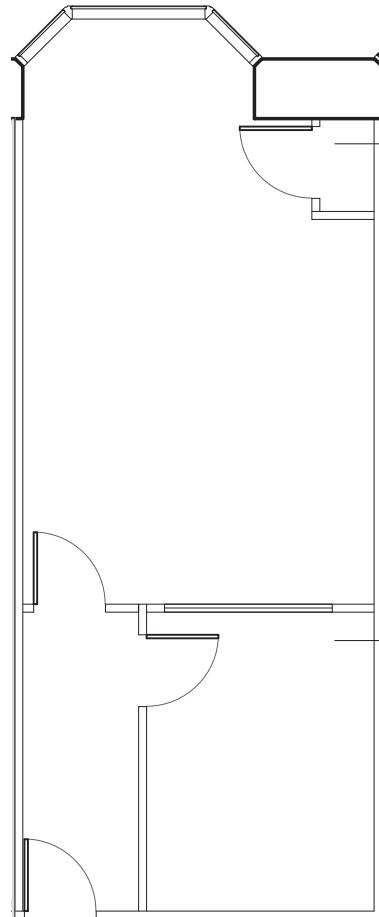

SUITE 2908: 683 SF
EXISTING CONDITIONS

CBRE
CIM

S FINANCIAL PLACE
AT GATEWAY PLAZA

CONTACT US

SARA SPICKLEMIRE
+1 312 861 7864
SARA.SPICKLEMIRE@CBRE.COM

KERRY MIDDLETON
+1 312 416 3073
KERRY.MIDDLETON@CBRE.COM