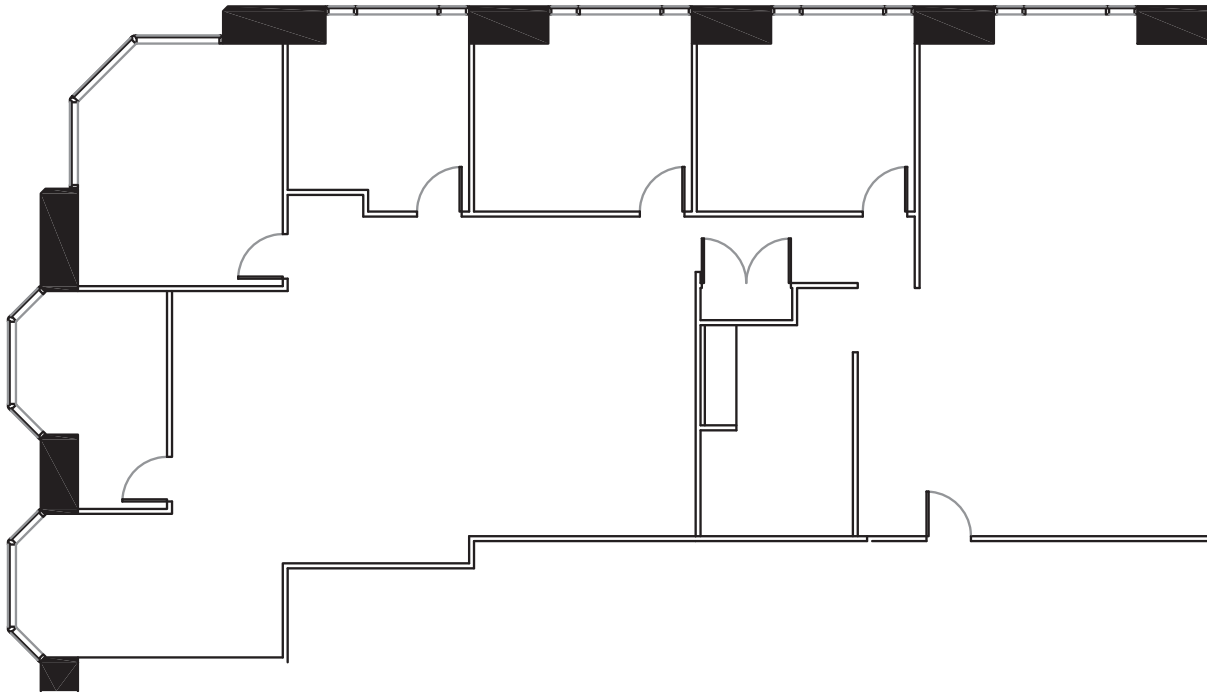

SUITE 950: 3,577 SF
EXISTING CONDITIONS

CBRE
CIM

S FINANCIAL PLACE
AT GATEWAY PLAZA

CONTACT US

SARA SPICKLEMIRE
+1 312 861 7864
SARA.SPICKLEMIRE@CBRE.COM

KERRY MIDDLETON
+1 312 416 3073
KERRY.MIDDLETON@CBRE.COM